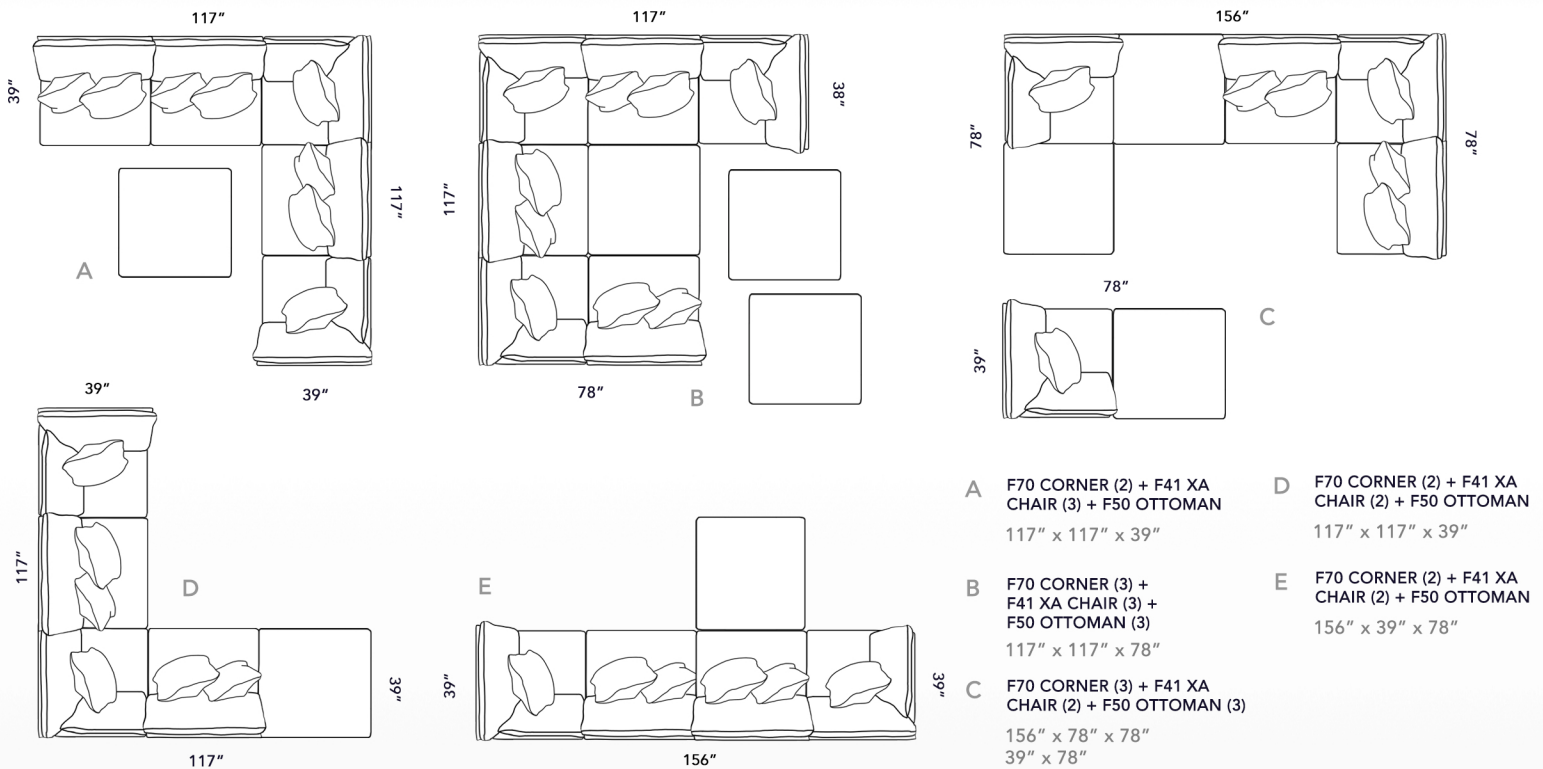

## POPULAR COMBINATIONS

- A** F70 CORNER (2) + F41 XA CHAIR (3) + F50 OTTOMAN  
117" x 117" x 39"
- B** F70 CORNER (3) + F41 XA CHAIR (3) + F50 OTTOMAN (3)  
117" x 117" x 78"
- C** F70 CORNER (3) + F41 XA CHAIR (2) + F50 OTTOMAN (3)  
156" x 78" x 78"  
39" x 78"
- D** F70 CORNER (2) + F41 XA CHAIR (2) + F50 OTTOMAN  
117" x 117" x 39"
- E** F70 CORNER (2) + F41 XA CHAIR (2) + F50 OTTOMAN  
156" x 39" x 78"

## PILLOWS BY PIECE

CORNER 1 XP  
XA CHAIR 1 XP, 1 XP  
OTTOMAN -  
STORAGE OTTO -

#	OVERALL HEIGHT	OVERALL WIDTH	OVERALL DEPTH	INSIDE WIDTH	INSIDE DEPTH	ARM HEIGHT	SEAT HEIGHT
XA CHAIR 41	39	39	39	39	24	-	21.5
OTTOMAN 50	39	39	39	24	24	-	21.5
STORAGE OTT 55	21.5	39	39	-	-	-	-
CORNER 70	21.5	39	39	-	-	-	-