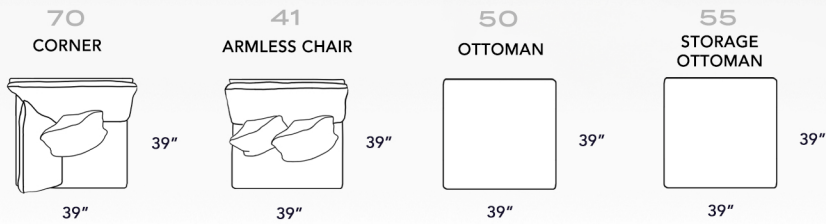

## POPULAR COMBINATIONS

- A** F70 CORNER (2) + F41 XA CHAIR (3) + F50 OTTOMAN  
117" x 117" x 39"
- B** F70 CORNER (3) + F41 XA CHAIR (3) + F50 OTTOMAN (3)  
117" x 117" x 78"
- C** F70 CORNER (3) + F41 XA CHAIR (2) + F50 OTTOMAN (3)  
156" x 78" x 78"  
39" x 78"
- D** F70 CORNER (2) + F41 XA CHAIR (2) + F50 OTTOMAN  
117" x 117" x 39"
- E** F70 CORNER (2) + F41 XA CHAIR (2) + F50 OTTOMAN  
156" x 39" x 78"

## PILLOWS BY PIECE

CORNER 1 XP  
XA CHAIR 1 XP, 1 XP  
OTTOMAN -  
STORAGE OTTO -

#	OVERALL HEIGHT	OVERALL WIDTH	OVERALL DEPTH	INSIDE WIDTH	INSIDE DEPTH	ARM HEIGHT	SEAT HEIGHT
XA CHAIR 41	39	39	39	39	24	-	21.5
OTTOMAN 50	39	39	39	24	24	-	21.5
STORAGE OTT 55	21.5	39	39	-	-	-	-
CORNER 70	21.5	39	39	-	-	-	-